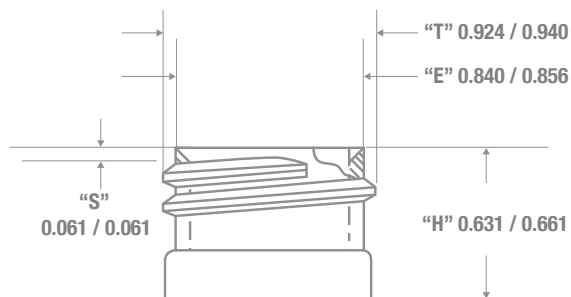

Drawing:
8 oz Dome Shell 24/410
F-217

Manufacturing Process:
Injection Molding

Stock Code:
24D800500000021

Gram Weight :

Dome Cap Shell : **12.5 ± 0.5**

Dome Cap Shell 24/410 F-217 Liner:
15.1 ± 0.5

Case Weight (lb) :

Dome Cap Shell : **18.5 ± 0.70**

Dome Cap Shell 20/410 F-217:
21.9 ± 0.70

Stock Color :

White.

Case Pack:

600

Box Dimensions:

24X12X12 1/2

Stock Material:

CLASSIC CONTAINERS INC

1700 S. Hellman Ave.
Ontario, CA 91761

Phone: 909-930-3610

e-mail: info@classiccontainers.com

www.classiccontainers.com

F-217 Liner (.020)
Other materials available

8 oz Dome Shell 24/410 Stock

Code: 24D800500000000

Recommended Neck Finish
Land Area Must Be Smooth

Dome Cap on our
8 oz Cylinder