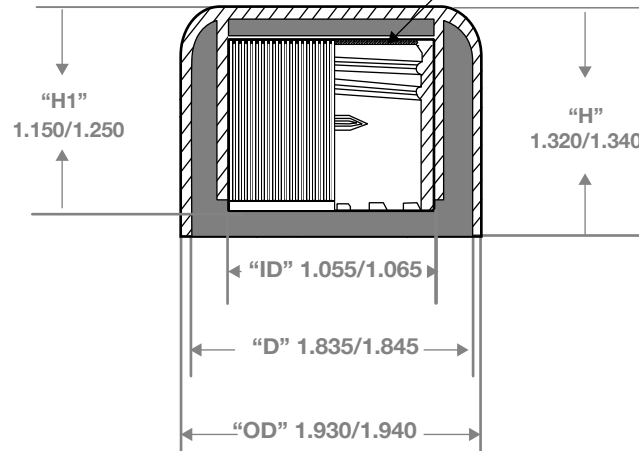

Drawing:
8 oz Dome Shell 24/410
F-217

Manufacturing Process:
Injection Molding

Stock Code:
24D800500000021

Gram Weight :

Dome Cap Shell : **12.5 ± 0.5**

Dome Cap Shell 24/410 F-217 Liner:
15.1 ± 0.5

Case Weight (lb) :

Dome Cap Shell : **18.5 ± 0.70**

Dome Cap Shell 20/410 F-217:
21.9 ± 0.70

Stock Color :

White.

Case Pack:

600

Box Dimensions:

24X12X12 1/2

Stock Material:

CLASSIC CONTAINERS INC

1700 S. Hellman Ave.
Ontario, CA 91761

Phone: 909-930-3610

e-mail: info@classiccontainers.com

www.classiccontainers.com

F-217 Liner (.020)
Other materials available

8 oz Dome Shell 24/410 Stock

Code: 24D800500000000

Recommended Neck Finish
Land Area Must Be Smooth

Dome Cap on our
8 oz Cylinder