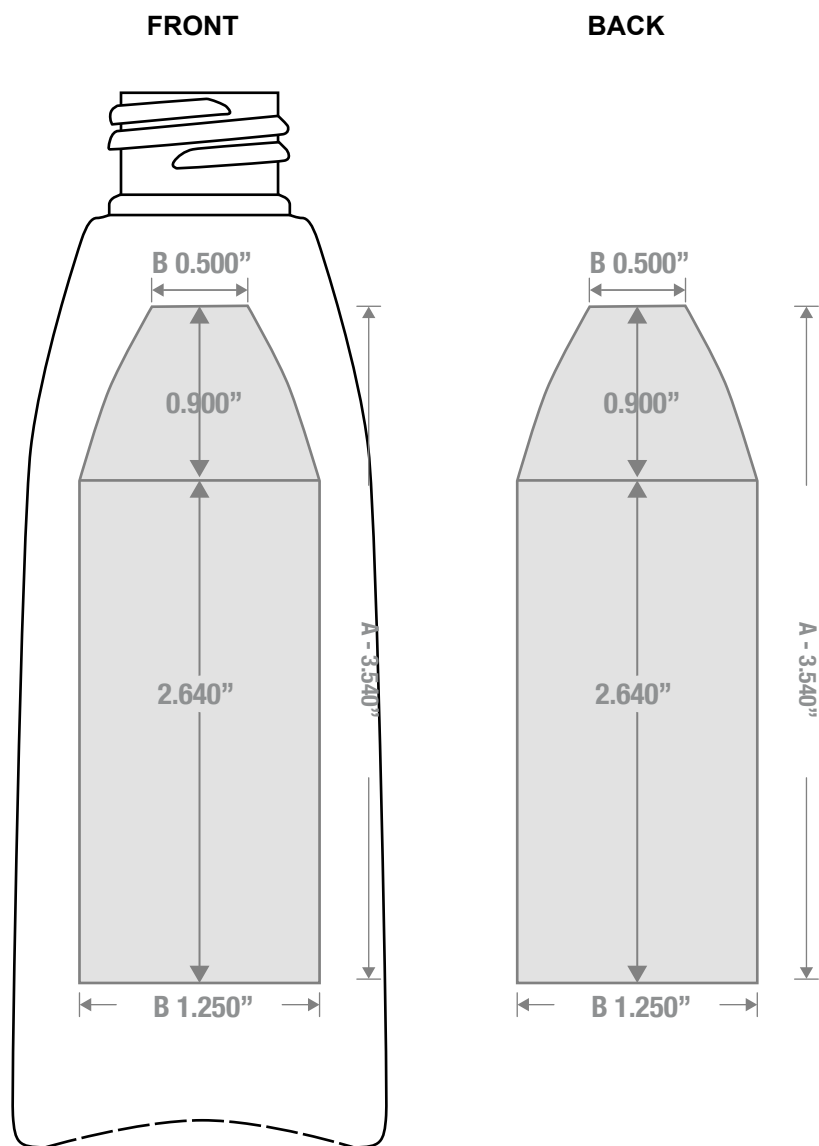

NECK & THREAD DETAIL

FRONT VIEW

SIDE VIEW

Recommended Plugs for this bottle

FRICITION FIT

BOTTOM VIEW

CLASSIC CONTAINERS INC
 1700 S. Hellman Ave.
 Ontario, CA 91761
 Phone: 909-930-3610
 e-mail: info@classiccontainers.com
 www.classiccontainers.com

Drawing: 4 oz Teardrop 24/410	Gram Weight: 15 ± 1	Max Print Area (Height): 3.540"	Cases Per Pallet: 25
Stock Code: 000400350241700	Neck Finish: 24/410	Max Print Area (Width): Base: 1.250" Shoulder: 0.500"	Box Dimensions: 23 5/8 x15 9/16 x17
Manufacturing Process: Strech Blow Molding	Base Width (A) Base Deep (C): 1.961± 0.050 1.291± 0.050	Case Pack: 495	Stock Material:
Overflow Capacity: 121- 133 ml (4.1- 4.5 oz)	Overall Height (B): 5.508 ± 0.050	Case Weight (lb): 18.5 ± 1.0	Rev #3 02/2017 Drawing not exactly to size.