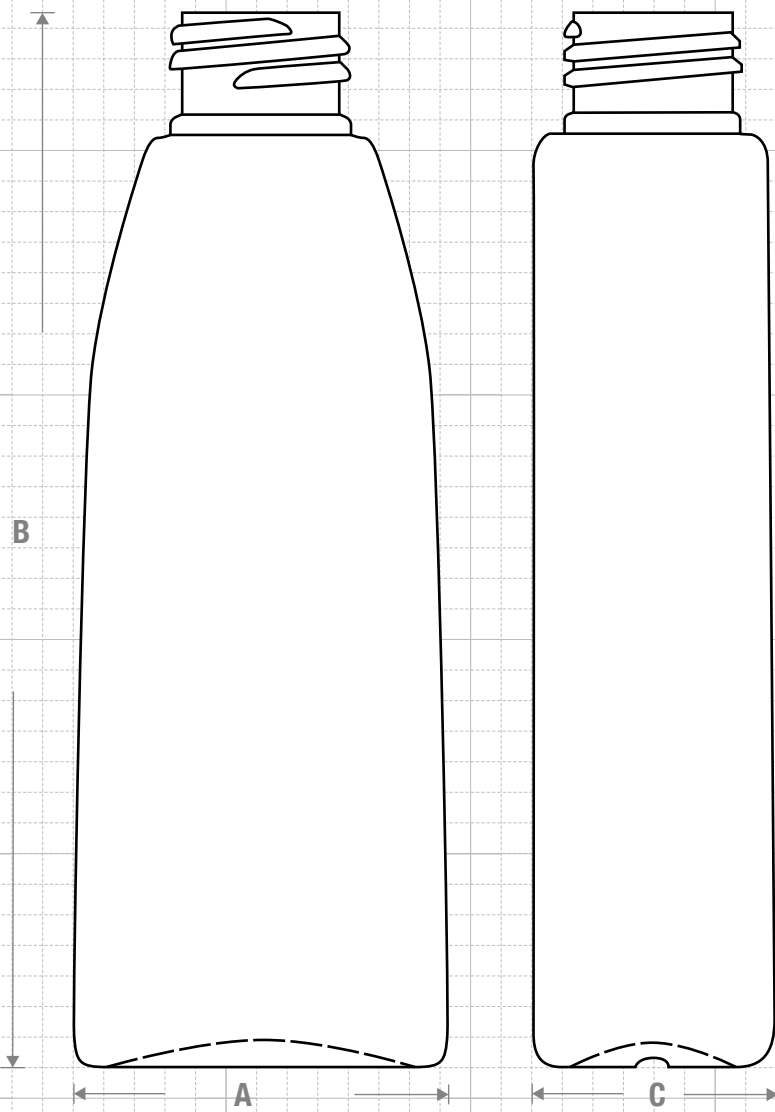

NECK & THREAD DETAIL

FRONT VIEW

SIDE VIEW

Recommended Plugs for this bottle

FRICITION FIT

BOTTOM VIEW

CLASSIC CONTAINERS INC
 1700 S. Hellman Ave.
 Ontario, CA 91761
 Phone: 909-930-3610
 e-mail: info@classiccontainers.com
 www.classiccontainers.com

Drawing: 4 oz Teardrop 24/410	Gram Weight: 15 ± 1	Max Print Area (Height): 3.540"	Cases Per Pallet: 25
Stock Code: 000400350241700	Neck Finish: 24/410	Max Print Area (Width): Base: 1.250" Shoulder: 0.500"	Box Dimensions: 23 5/8 x15 9/16 x17
Manufacturing Process: Strech Blow Molding	Base Width (A) Base Deep (C): 1.961± 0.050 1.291± 0.050	Case Pack: 495	Stock Material:
Overflow Capacity: 121- 133 ml (4.1- 4.5 oz)	Overall Height (B): 5.508 ± 0.050	Case Weight (lb): 18.5 ± 1.0	Rev #3 02/2017 Drawing not exactly to size.