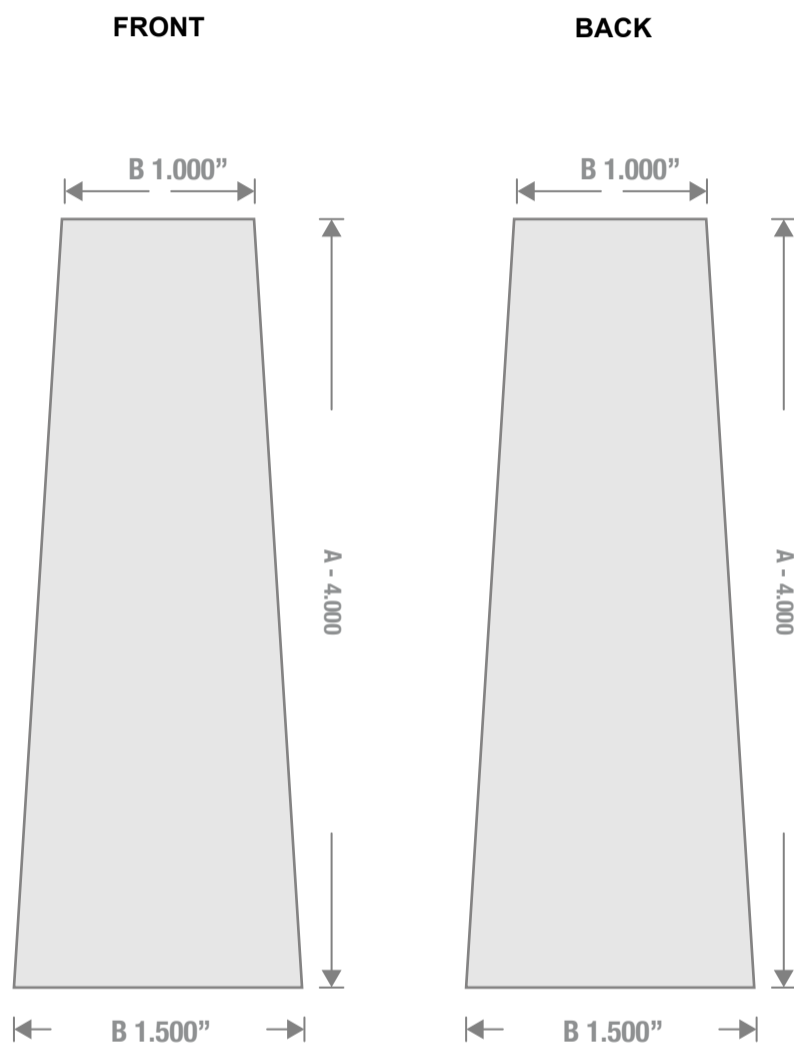

Drawing: 4 oz Teardrop 24/410	Gram Weight: 15 ± 1	Max Print Area (Height): 3.540"	Cases Per Pallet: 25
Stock Code: 000400350241700	Neck Finish: 24/410	Max Print Area (Width): Base: 1.250" Shoulder: 0.500"	Box Dimensions: 23 5/8 x15 9/16 x17
Manufacturing Process: Strech Blow Molding	Base Width (A) Base Deep (C): 1.961± 0.050 1.291± 0.050	Case Pack: 495	Stock Material:
Overflow Capacity: 121- 133 ml (4.1- 4.5 oz)	Overall Height (B): 5.508 ± 0.050	Case Weight (lb): 18.5 ± 1.0	Rev #3 02/2017 Drawing not exactly to size.