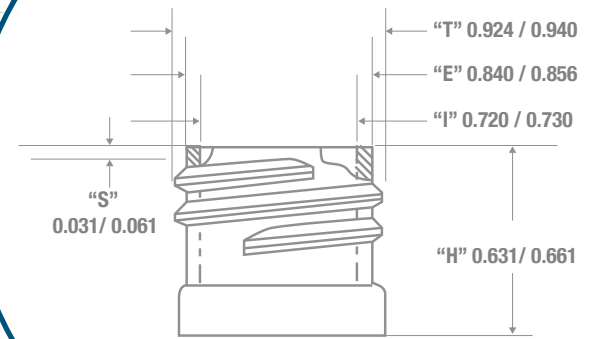

NECK & THREAD DETAIL

FRONT VIEW

SIDE VIEW

Recommended Plugs for this bottle

FRICITION FIT

BOTTOM VIEW

CLASSIC CONTAINERS INC
 1700 S. Hellman Ave.
 Ontario, CA 91761
 Phone: 909-930-3610
 e-mail: info@classiccontainers.com
 www.classiccontainers.com

Drawing: 4 oz Teardrop 24/410	Gram Weight: 15 ± 1	Max Print Area (Height): 3.540"	Cases Per Pallet: 25
Stock Code: 000400350241700	Neck Finish: 24/410	Max Print Area (Width): Base: 1.250" Shoulder: 0.500"	Box Dimensions: 23 5/8 x15 9/16 x17
Manufacturing Process: Strech Blow Molding	Base Width (A) Base Deep (C): 1.961± 0.050 1.291± 0.050	Case Pack: 495	Stock Material:
Overflow Capacity: 121- 133 ml (4.1- 4.5 oz)	Overall Height (B): 5.508 ± 0.050	Case Weight (lb): 18.5 ± 1.0	Rev #3 02/2017 Drawing not exactly to size.